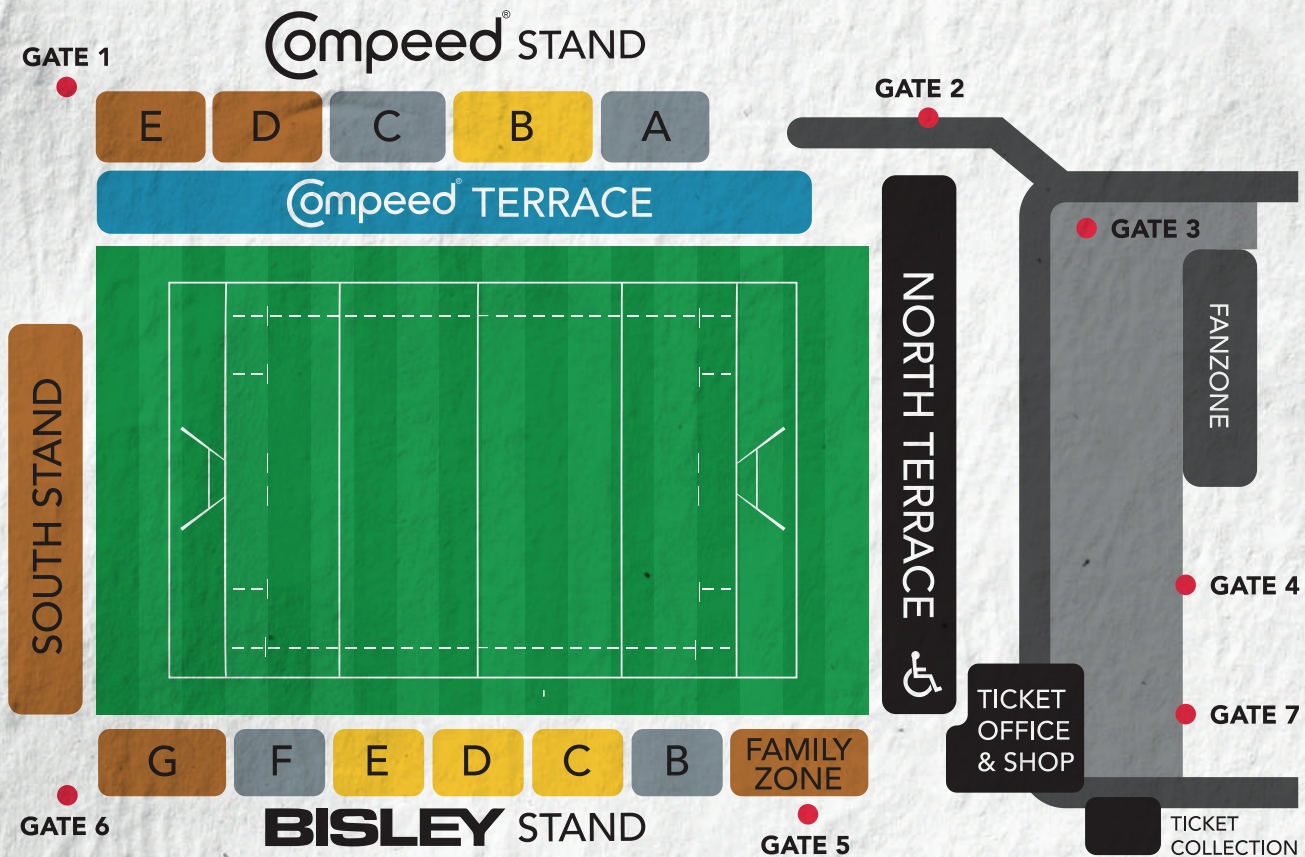

MEMBERSHIP PRICES 23/24

	CATEGORY	EARLY BIRD	FULL PRICE
GOLD	ADULTS	£285	£300
	CONCESSIONS	£200	£215
	YOUNG ADULTS (17-25)	£150	£160
	JUNIORS	£25	£25
SILVER	ADULTS	£265	£280
	CONCESSIONS	£180	£200
	YOUNG ADULTS (17-25)	£140	£150
	JUNIORS	£25	£25
BRONZE	ADULTS	£200	£210
	CONCESSIONS	£160	£175
	YOUNG ADULTS (17-25)	£110	£120
	JUNIORS	£25	£25
	FAMILY ZONE (2 Adults/2 Children)	£425	£425
COMPEED TERRACE	ADULTS	£190	£210
	CONCESSIONS	£150	£175
	YOUNG ADULTS (17-25)	£100	£110
	JUNIORS	£25	£25
NORTH TERRACE	ADULTS	£140	£160
	CONCESSIONS	£100	£120
	YOUNG ADULTS (17-25)	£80	£90
	JUNIORS	£25	£25

BUY TODAY! VISIT WWW.DRAGONSRFC.WALES OR CALL 01633 670690